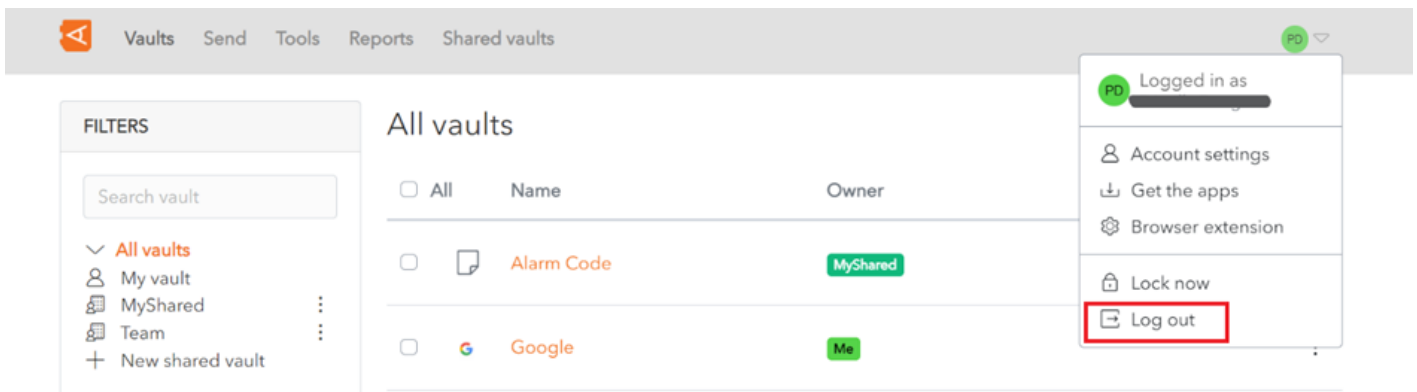

Logout from Vault

You can logout of WALLIX Enterprise Vault from the Vault Screen or the Lock Screen.

Logout from Vault Home Screen

You can log out of WALLIX Enterprise Vault from your WALLIX Enterprise Vault screen.

Click on the **Log out** button to log you out of WALLIX Enterprise Vault.

Note : This will log you out of the **2nd level of authentication only**.

You will be returned to the Wallix Enterprise Vault Login Screen.

Logout from Unlock Screen

You can log out of WALLIX Enterprise Vault from the Unlock screen.

Click on the **Log out** button to log you out of WALLIX Enterprise Vault.

Note : This will log you out of the **2nd level of authentication only**.

You will be presented with a **confirmation** pop up screen.